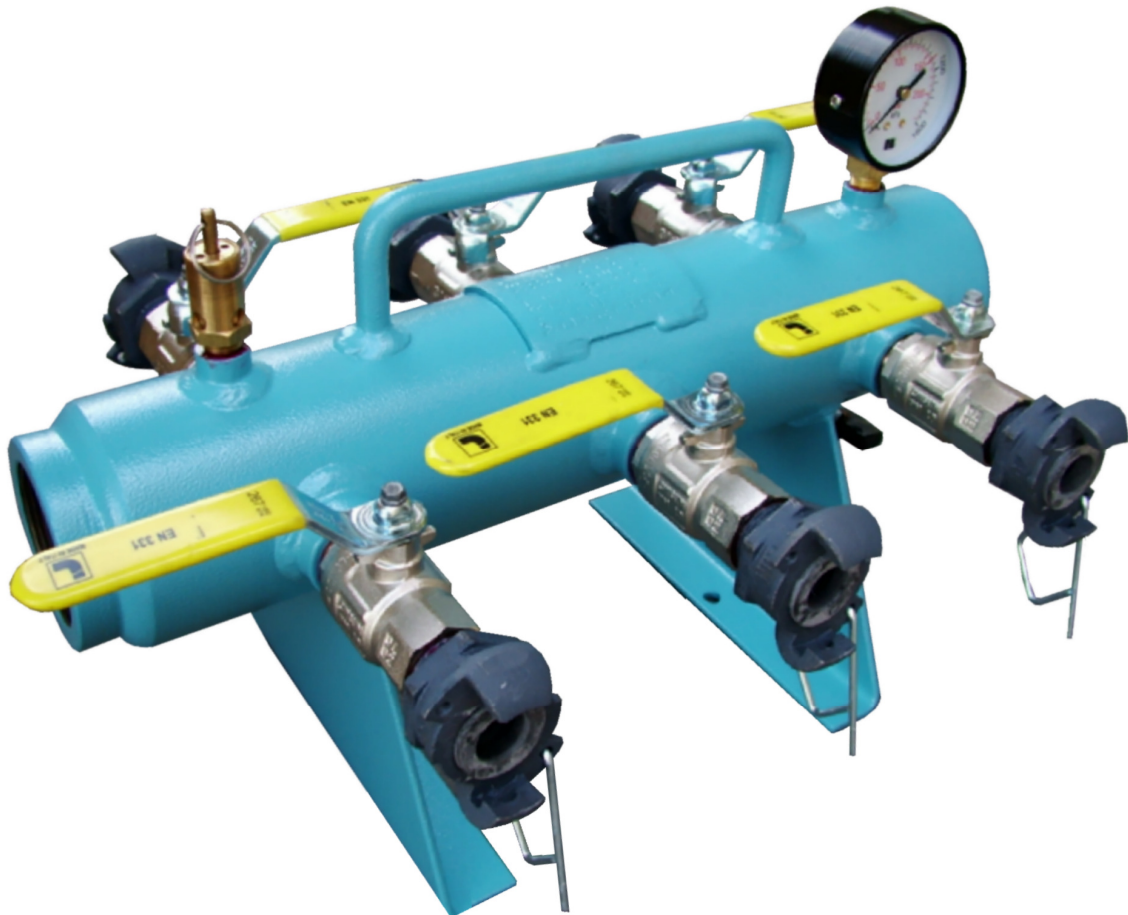

A B N 47 002 890 477

A C N 002 890 477

SIX PORT MANIFOLD

SPECIFICATIONS

Weight

12kg

Dimensions

L 420mm x W 330mm H 300mm

Volume

2 Ltr

Pressure Rating

Certified to 1100kPa

Inlet

1 x 2" BSP/F

Outlets

6 x 3/4" BSP/F Fitted With Type A Couplings